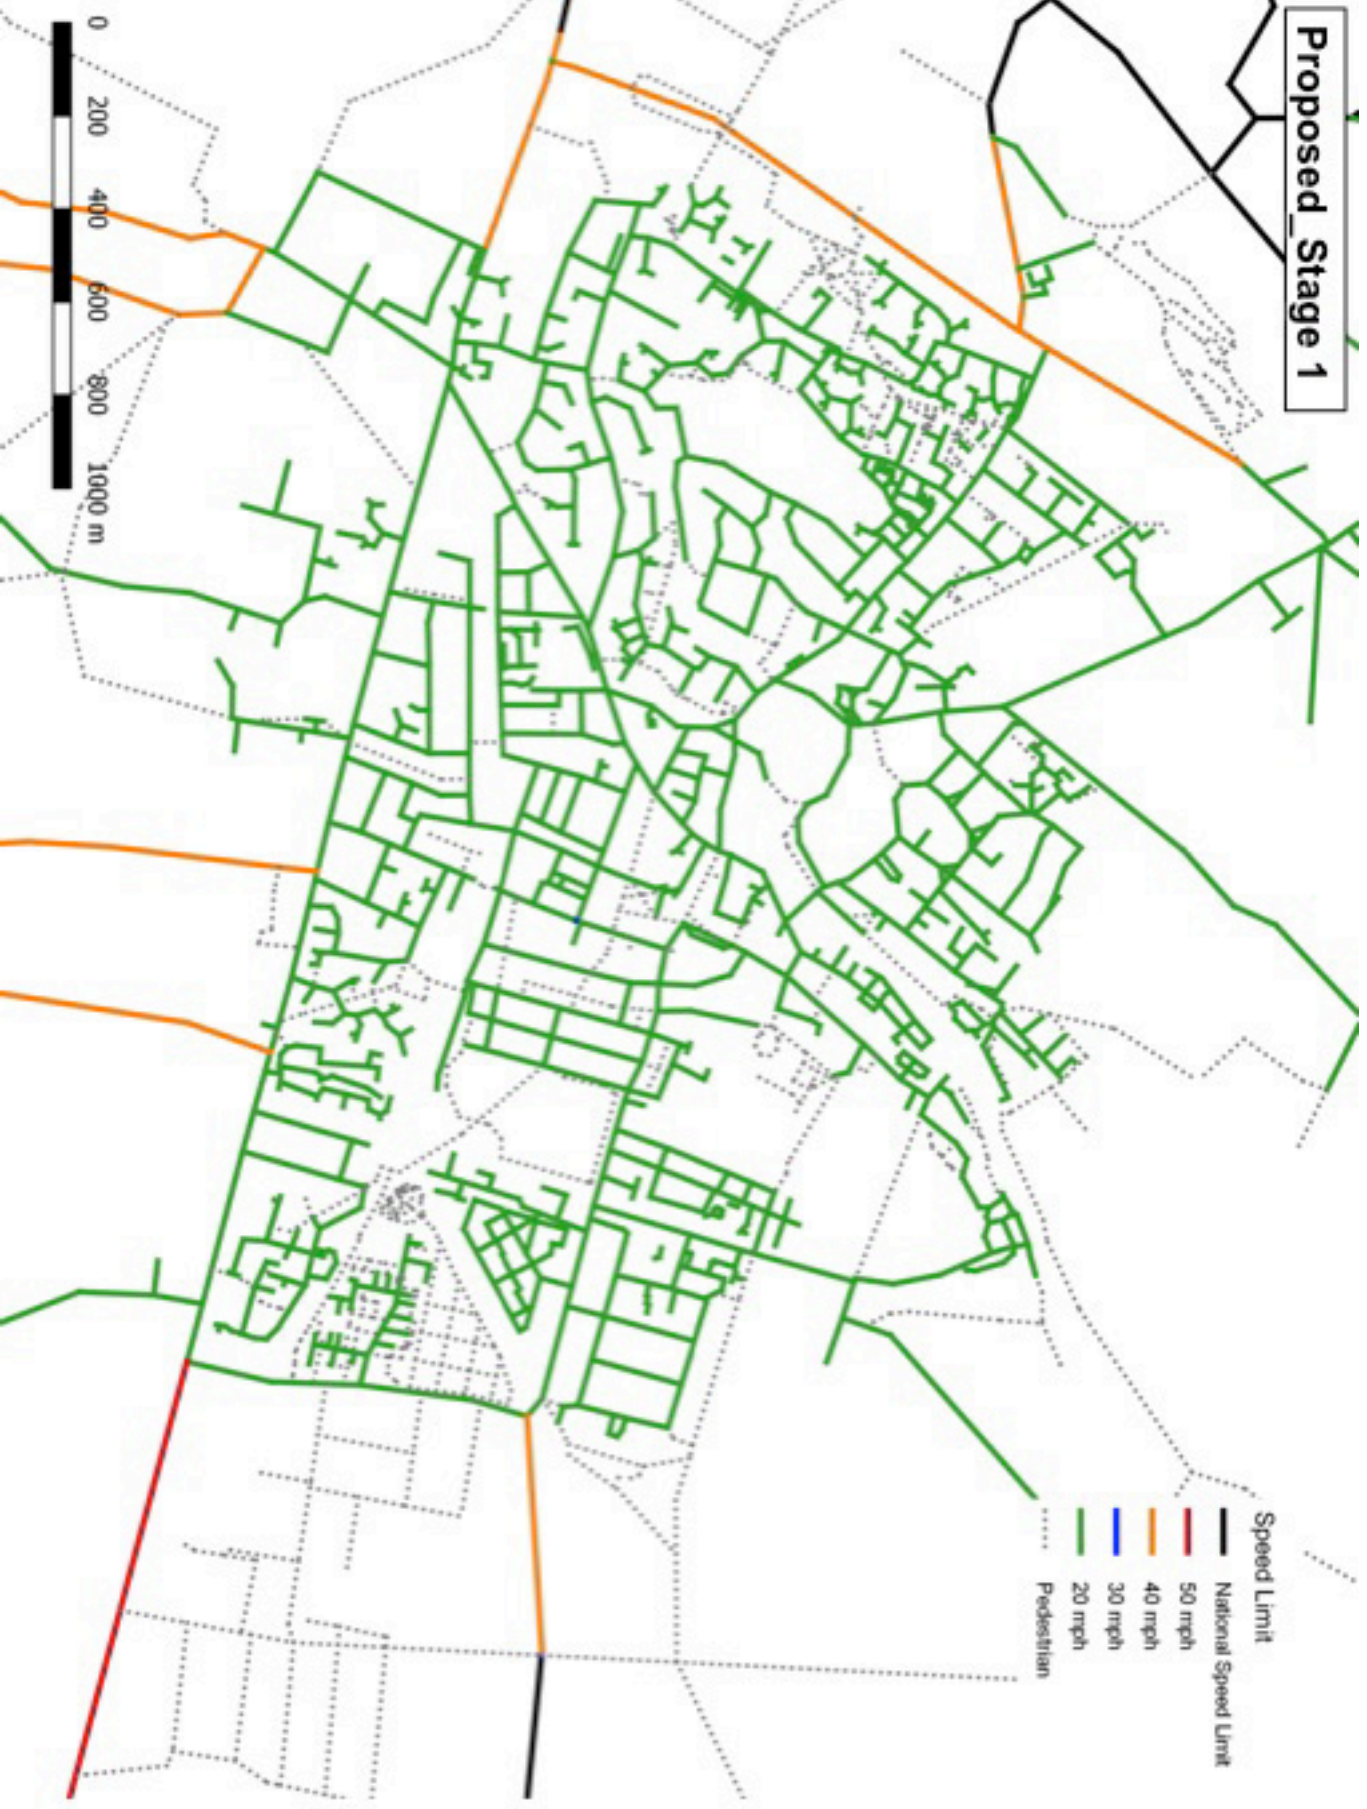

Existing

Speed Limit

- National Speed Limit
- 50 mph
- 40 mph
- 30 mph
- 20 mph
- ... Pedestrian

0 200 400 600 800 1000 m

# Proposed Stage 1

# Proposed Stage 2