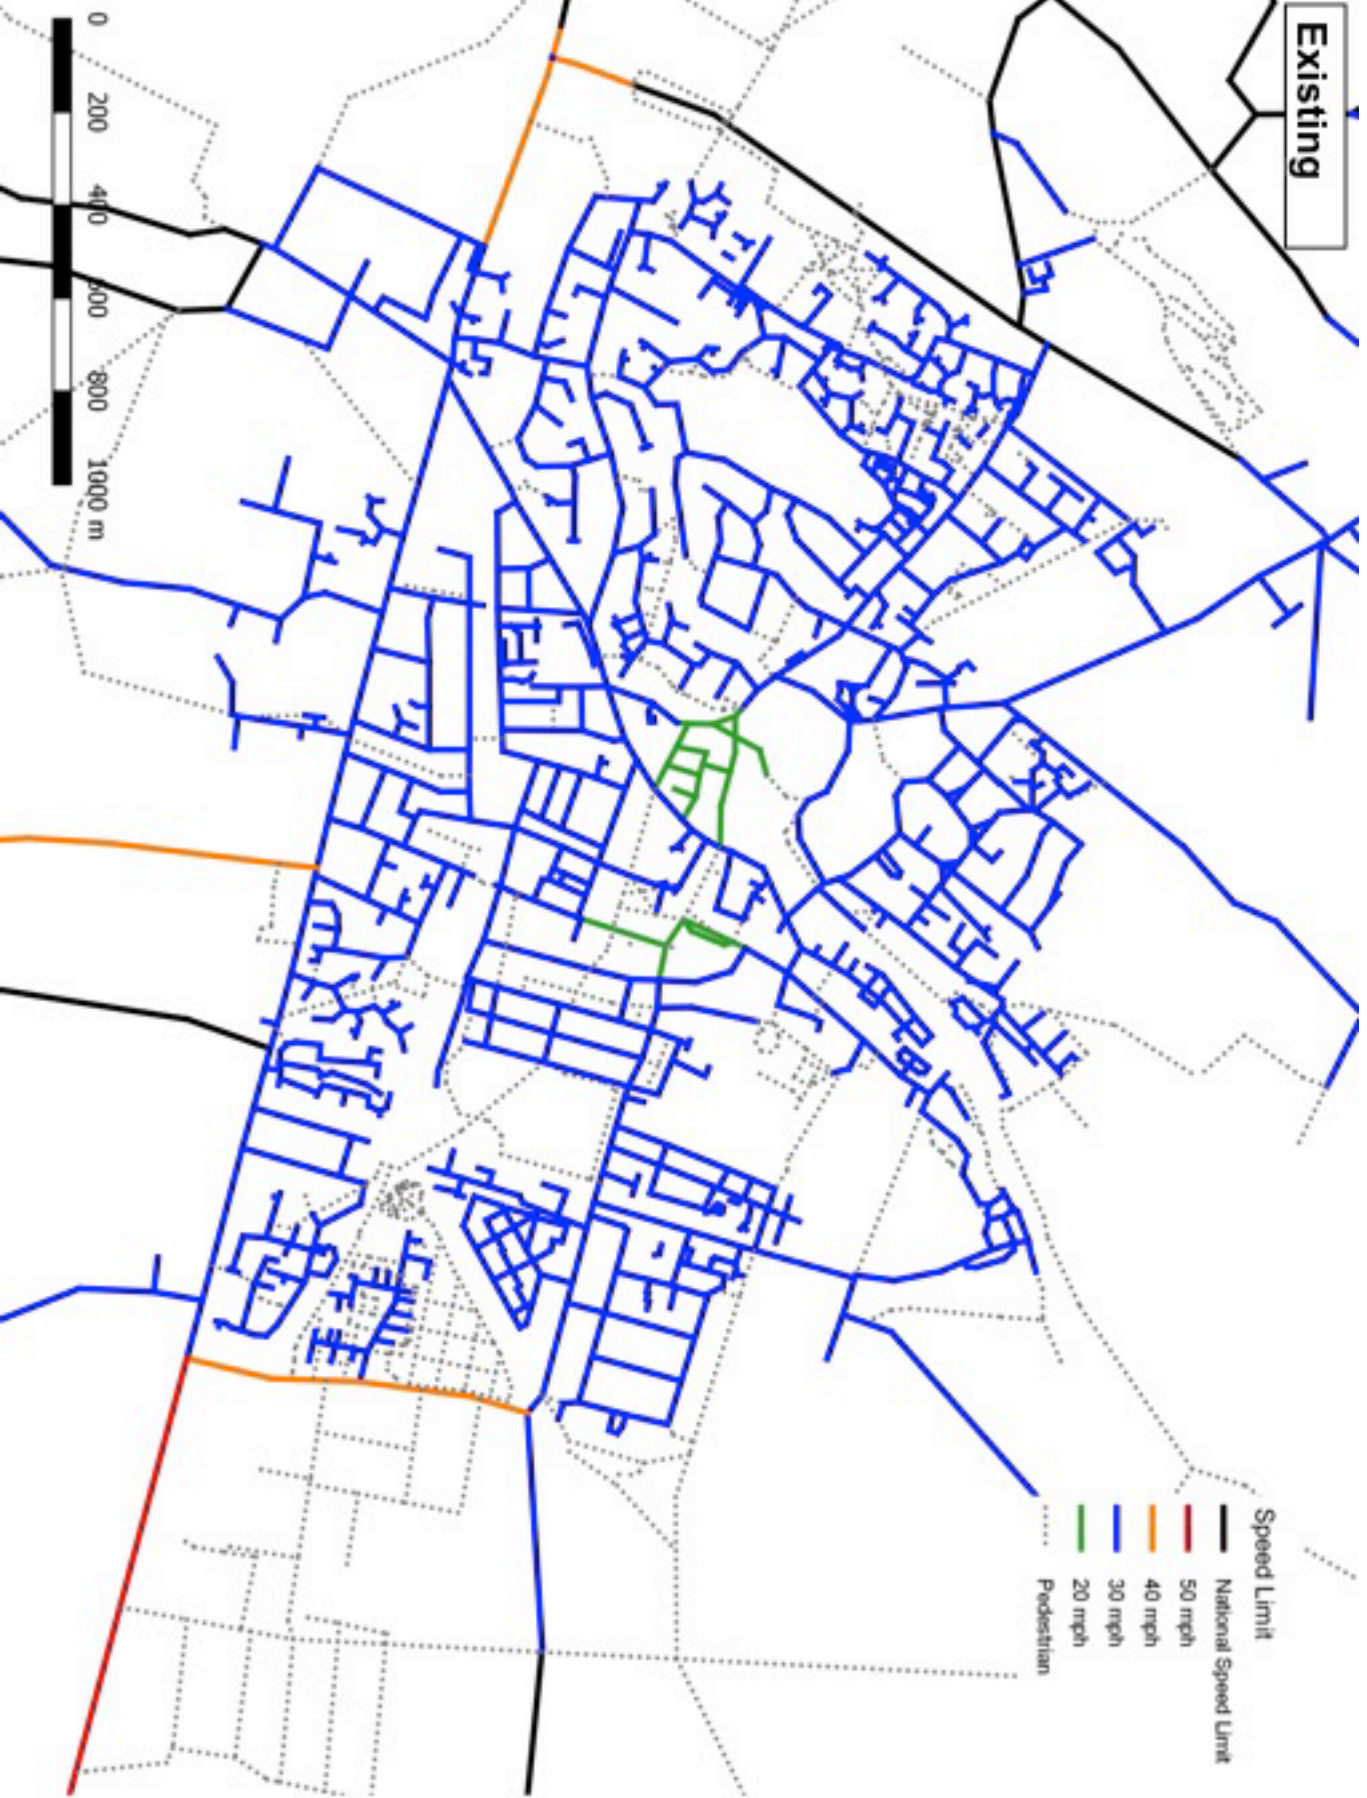

Existing

Speed Limit

- National Speed Limit
- 50 mph
- 40 mph
- 30 mph
- 20 mph
- ... Pedestrian

0 200 400 600 800 1000 m

# Proposed Stage 1

# Proposed Stage 2